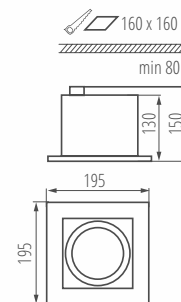

Kanlux MATEO ES

- MATEO ES DLP-150-B **32930**
- MATEO ES DLP-150-W **32931**