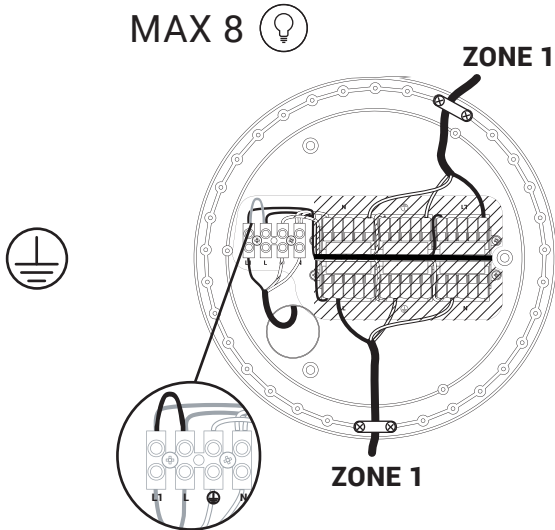

WARNING! THIS CANOPY IS DESIGNED TO WORK ONLY WITH CAMELEON CABLES AND CAMELEON SHADES.
 THE FIXTURE MAY ONLY BE INSTALLED AND CONNECTED BY PERSONS QUALIFIED FOR WORK WITH ELECTRICAL EQUIPMENT.

OFF

CANOPY A

H

H

4

min 2cm

OK!

5

MAX 8

MAX 4+4

MAX 12

MAX 8+4