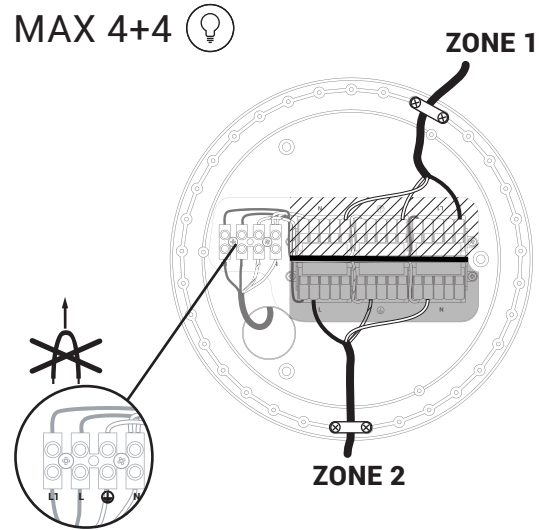

WARNING! THIS CANOPY IS DESIGNED TO WORK ONLY WITH CAMELEON CABLES AND CAMELEON SHADES.
 THE FIXTURE MAY ONLY BE INSTALLED AND CONNECTED BY PERSONS QUALIFIED FOR WORK WITH ELECTRICAL EQUIPMENT.

OFF

CANOPY A

H

H

4

min 2cm

OK!

5

MAX 8

MAX 4+4