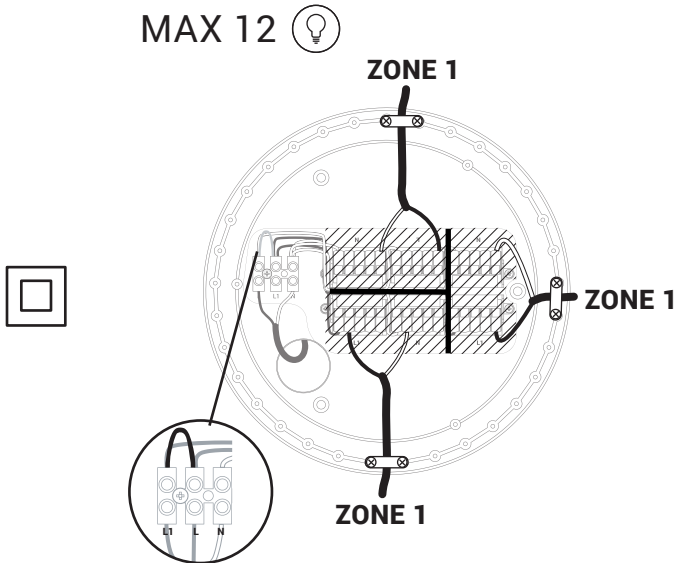

WARNING! THIS CANOPY IS DESIGNED TO WORK ONLY WITH CAMELEON CABLES AND CAMELEON SHADES.
 THE FIXTURE MAY ONLY BE INSTALLED AND CONNECTED BY PERSONS QUALIFIED FOR WORK WITH ELECTRICAL EQUIPMENT.

OFF

CANOPY A

H

H

4

min 2cm

OK!

5

MAX 8

MAX 4+4

MAX 12

MAX 8+4