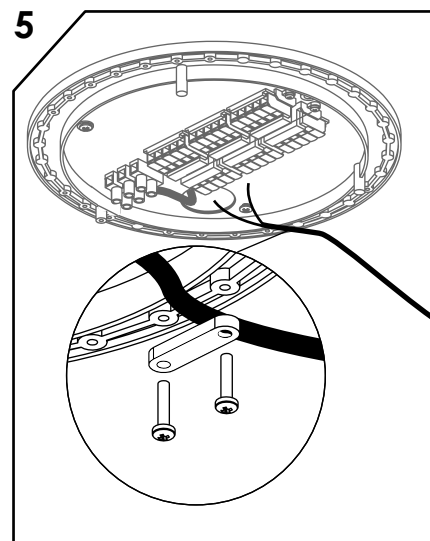

WARNING! THIS CANOPY IS DESIGNED TO WORK ONLY WITH CAMELEON CABLES AND CAMELEON SHADES

CANOPY A

8565 | 8563 | 10336

ON

ZONE 1 L|N|⊕

ON

OFF

ZONE 1 L|N|⊕ ZONE 2 L1|N|⊕

MAX 12

ZONE 1 L | N

MAX 8+4

ZONE 1 L | N

ZONE 2 L1 | L1|N