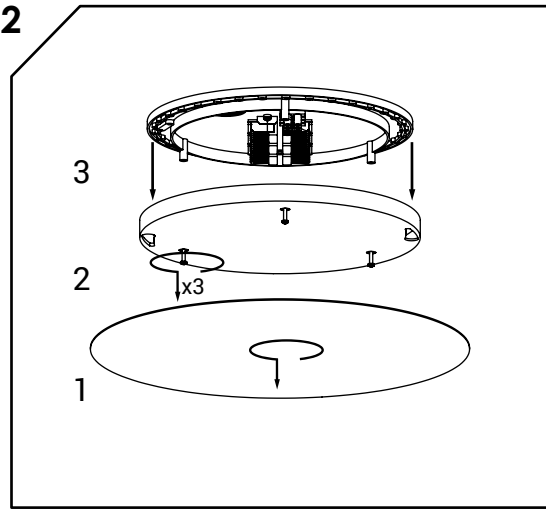

WARNING! THIS CANOPY IS DESIGNED TO WORK ONLY WITH CAMELEON CABLES AND CAMELEON SHADES

CANOPY A

8565 | 8563 | 10336

ON

ZONE 1 L|N|⊕

ON

OFF

ZONE 1 L|N|⊕ ZONE 2 L1|N|⊕

MAX 12

ZONE 1 L | N

MAX 8+4

ZONE 1 L | N

ZONE 2 L1 | L1|N