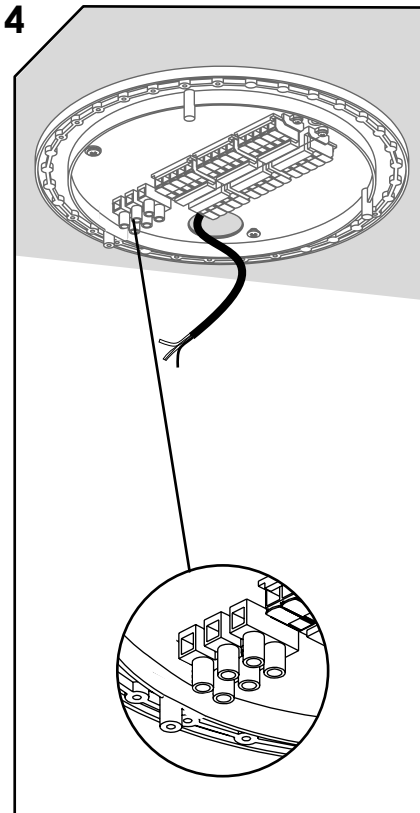

WARNING! THIS CANOPY IS DESIGNED TO WORK ONLY WITH CAMELEON CABLES AND CAMELEON SHADES

CANOPY A

8565 | 8563 | 10336

ON

ZONE 1 L|N|⊕

ON

OFF

ZONE 1 L|N|⊕ ZONE 2 L1|N|⊕

MAX 12

ZONE 1 L | N

MAX 8+4

ZONE 1 L | N

ZONE 2 L1 | L1|N