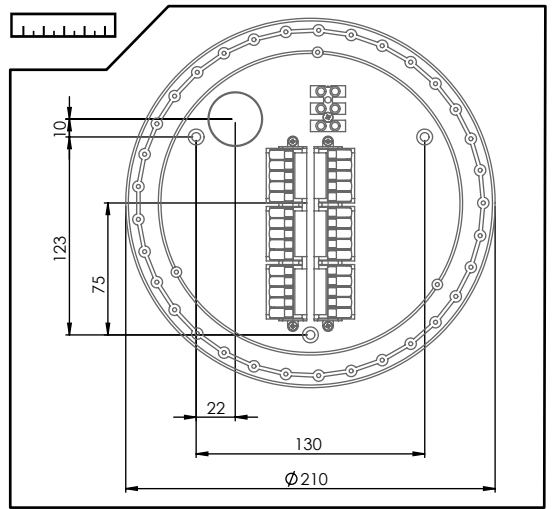

WARNING! THIS CANOPY IS DESIGNED TO WORK ONLY WITH CAMELEON CABLES AND CAMELEON SHADES

CANOPY A

8565 | 8563 | 10336

ON

ZONE 1 L|N|⊕

ON

OFF

ZONE 1 L|N|⊕ ZONE 2 L1|N|⊕

MAX 12

ZONE 1 L | N

MAX 8+4

ZONE 1 L | N

ZONE 2 L1 | L1|N