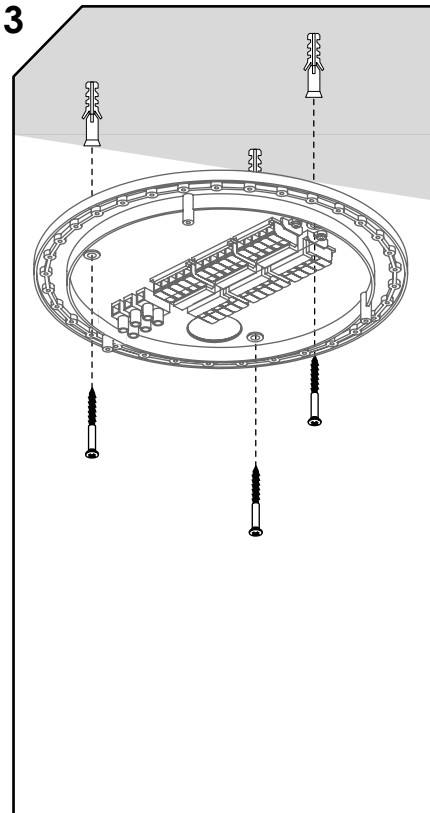

WARNING! THIS CANOPY IS DESIGNED TO WORK ONLY WITH CAMELEON CABLES AND CAMELEON SHADES

CANOPY A

8565 | 8563 | 10336

ON

ZONE 1 L|N|⊕

ON

OFF

ZONE 1 L|N|⊕ ZONE 2 L1|N|⊕

MAX 12

ZONE 1 L | N

MAX 8+4

ZONE 1 L | N

ZONE 2 L1 | L1|N