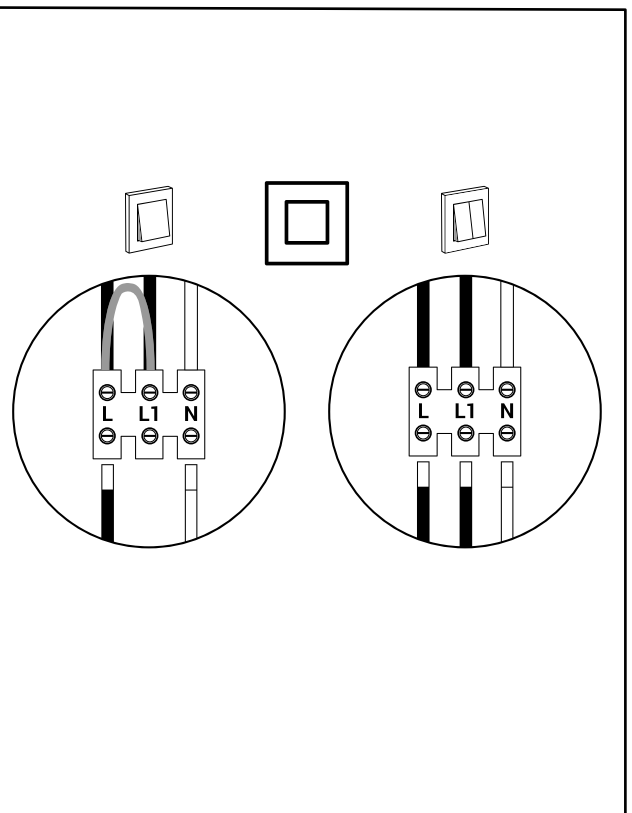

WARNING! THIS CANOPY IS DESIGNED TO WORK ONLY WITH CAMELEON CABLES AND CAMELEON SHADES

CANOPY A

8565 | 8563 | 10336

ON

ZONE 1 L|N|⊕

ON

OFF

ZONE 1 L|N|⊕ ZONE 2 L1|N|⊕

MAX 12

ZONE 1 L | N

MAX 8+4

ZONE 1 L | N

ZONE 2 L1 | L1|N