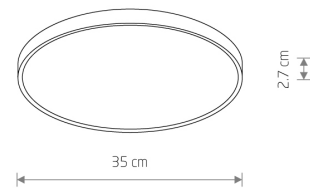

LUMINAIRE MODEL

**CAMELEON CANOPY H
10275**

CATALOGUE GROUP
COUNTRY OF ORIGIN

**CAMELEON SYSTEM
MADE IN POLAND**

MAXIMUM WATTAGE **40W**

LAMP INCLUDES SOURCE OF LIGHT **No**

NUMBER OF LIGHT SOURCES **0**

IP **IP20**

PRZEZNACZENIE **Wewnętrzna**

PACKAGE DIMENSIONS (L/W/H) **39cm/37cm/3.5cm**

WEIGHT NETTO/BR **1.78kg/1.98kg**

ASSEMBLY METHOD **Direct assembly**

LEADING/SUPPLEMENTARY COLOR **White**

MATERIALS **Painted steel**

ELECTRICAL SECURITY CLASS **I**

POWER SUPPLY **~220-230V/50/60Hz**

DIMENSIONS

LUMINAIRE MODEL

CAMELEON CANOPY H

10275

PARAMETERS

Item No.	POWER	COLOR TEMP	LUMEN	BEAM ANGLE	CRI	IP	LED BRAND	DRIVER BRAND	LIFETIME	WARRANTY
10275	40W	—	—	—	—	IP20	—	—	—	—