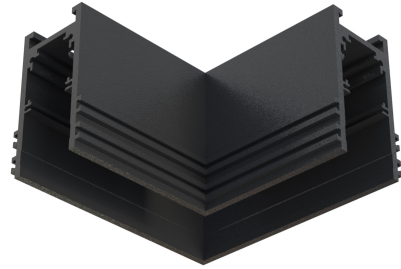

Nowodvorski
LIGHTING

CATALOGUE CARD

LUMINAIRE MODEL **LVM RECESSED HORIZONTAL CORNER**
10158

CATALOGUE GROUP —
COUNTRY OF ORIGIN —

PRZEZNACZENIE

Wewnętrzna

PACKAGE DIMENSIONS
(L/W/H)

9cm/6cm/9cm

WEIGHT NETTO/BR

0,16kg/0,18kg

LEADING/SUPPLEMENTARY COLOR

Black

MATERIALS

Aluminum

STYLE

Industrial

POWER SUPPLY

—/—

5 9 0 3 1 3 9 1 0 1 5 8 5